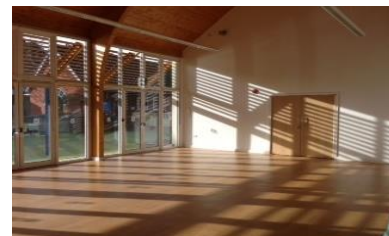

### Performance Hall - £40 per hour

The modern performance hall is a large 162.79 m<sup>2</sup> (1,752 ft<sup>2</sup>) impressive hall with electric central heating and french doors leading out onto the pavilion and playing fields. It has its own direct access and parking nearby for 70 vehicles. The hall is available to hire with 120 stackable chairs (plus 65 theatre style high chairs) and 6 large round tables.

The hall will accommodate:- 250 people seated (theatre style), 300 people standing or 120 seated at tables (approx) and is an ideal venue for fitness classes, choirs, book groups, meetings and parties.

### Pre-Prep Hall - £40 per hour

The recently constructed 83.25 m<sup>2</sup> (900 ft<sup>2</sup>) Pre Prep hall is a light and airy venue with under floor heating and french doors leading directly onto an enclosed play ground area. The hall is an ideal venue for fitness classes, children's groups or private parties. Parking for 70 vehicles is available on the main Chafyn Grove car park.