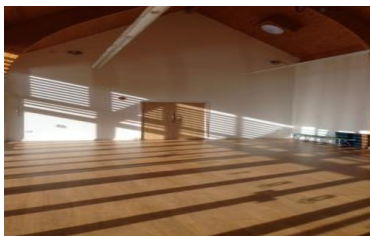

**For further information please contact Toby White, Assistant Bursar
Tel: 01722 420 884 / Email: lettings@chafyngrove.co.uk**

Chafyn Grove School, Bourne Avenue, Salisbury, Wiltshire. SP1 1LR. Tel: 01722 333423